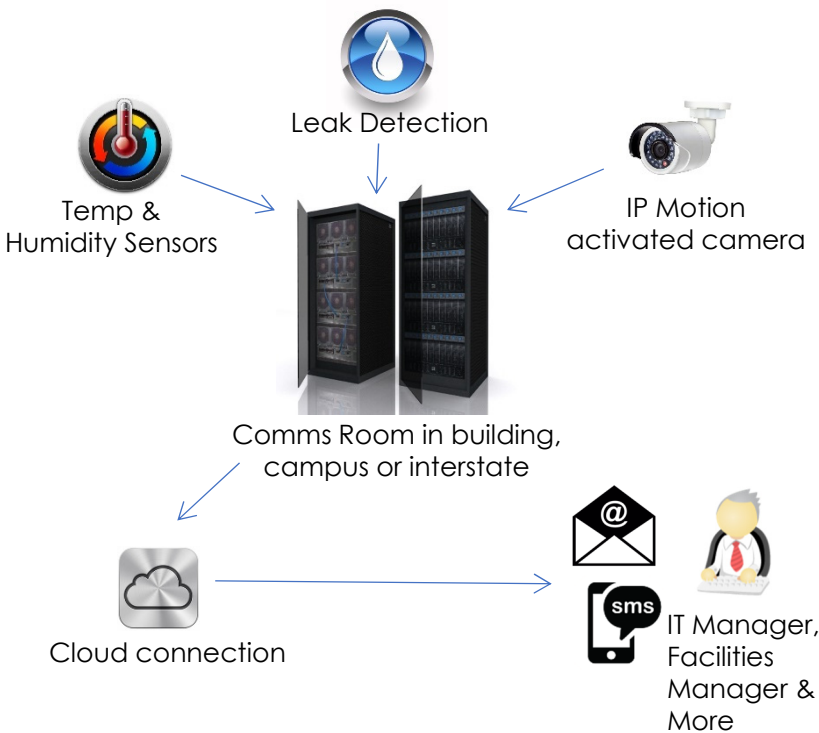

DID YOUR DC FLOOD OVER THE WEEKEND?

With a simple Environmental Management System (EMS) any IT Manager can be safe in the knowledge that the environment of their communications rooms is operating within their own prescribed specification's.

WHAT DOES IT DO?

- Do you know the condition of you local and remote comms rooms and data centre?
- Has the CRAC Unit leaked water through the room?
- Has the temperature hit your safety threshold?

All this can be monitored and managed through a well designed and delivered EMS.

FEATURES

- Cloud based
- Completely flexible threshold management
- Proactive notifications
- Peace of mind
- Remote management
- Leak detection
- Motion sensor cameras

PROACTIVE MANAGEMENT

- Leak detection
- Temp & Humidity monitoring
- Motion activated IP Cameras

INTEGRATION

- Can interface into BMS, CRACs and other facilities systems
- Can monitor building, campus and interstate environments
- Cloud based SaaS options

CONTACT US

For a free site consultation please feel free to contact us regarding your needs: